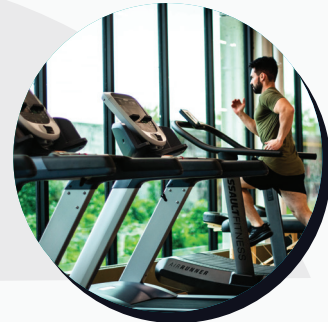

IN SYNC WITH YOUR LIFESTYLE

Sync111 features the best of downtown living with premium amenities and building features designed around your lifestyle, providing the ultimate in comfort and convenience.

- Concrete Construction Building
- Fully-Equipped Executive Fitness Centre
- Courtyard Patio with BBQ's
- Amenities Room with Full Kitchen
- Resident's Lounge
- Heated Underground Parking
- Bike Storage, Wash, and Repair Station
- Moving Room
- Recreational Flex Space
- Smart Building with Keyless Entry
- Parcel Pending System
- Pet-Friendly Homes
- Industry Leading Sound Proofing